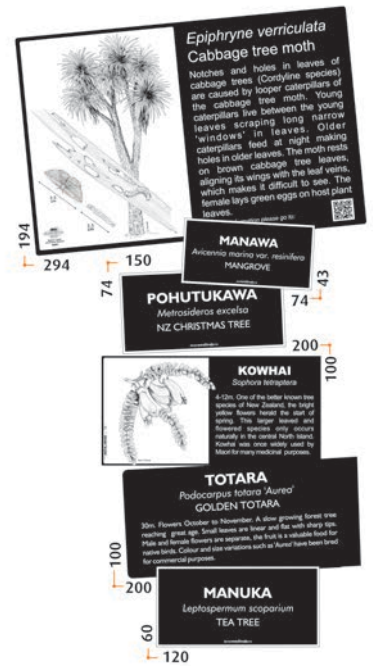

Illustrated labels

List content, or your supplied text.

TuphMount Displays

Supplied with labels pre-laminated*, you just drill or dig the holes.

Size mm	Printed content
---------	-----------------

Size mm	Printed content	GROUND Ready to plant	TREE Ready to attach to tree	WALL Ready to attach to wall/structure	YouMount Printed label only holes punched	
200x100	Listed illustration & text	\$58.00	\$49.50	\$38.00	\$48.00	\$29.00
200x100	Listed illustration, your text	\$67.00	\$58.50	\$47.00	\$57.00	\$38.00
200x100	Unlisted illustration, your text	\$85.50	\$77.00	\$65.50	\$75.50	\$56.50
200x100	Unlisted illustration & text	\$113.00	\$104.50	\$93.00	\$103.00	\$84.00
294x194	Listed illustration & text	\$198.00	\$132.50	-	\$136.00	\$80.00
294x194	Listed illustration, your text	\$207.00	\$141.50	-	\$145.00	\$89.00
294x194	Unlisted illustration, your text	\$225.50	\$160.00	-	\$163.50	\$107.50
294x194	Unlisted illustration & text	\$253.00	\$187.00	-	\$191.00	\$135.00

OtherBits

Labelled stakes, DIY deBoss Labels and drink coasters.

Labelled Stake.

Printed JustText label fitted either portrait or landscape

Label size mm	Stake size mm	Price
100x30	300x38x4	\$18.00
124x46	300x50x4	\$21.00

DeBoss.

DIY permanent debossed labels and tags.

Pad size mm	Size mm	Pack Qty	Price
79x30	79x30x1	25	\$39.00
83x20	170x20x1	25	\$44.00

Illustrated Coasters.

Sets of 4 or 6, Cork backed. Iconic native species such as Clematis, Kowhai, Totara, Kauri, Pohutukawa and Rimu selected from our list.

Size mm	Pack Qty	Price
90x90	4	\$30.00
90x90	6	\$45.00

Discounts 1>19 Nett • 20>49 10% • 50>90 12.5% • 100+ 15% • School / Forest & Bird 10% extra discount. **GST not included**

Bush Bird & Bug Labels

Bush Bird & TuphMount Displays