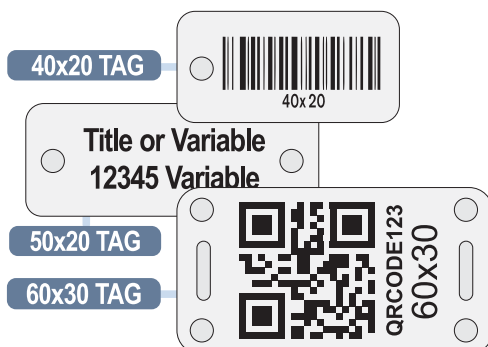

Anodised Aluminium Tag 0.50mm - Sub-Surface Printed

Durable black print, extreme conditions. 25 year+ full UV.

- Optional 3M adhesive
- 1, 2 or 4 laser cut holes/slots
- Graphics include Title, Variable Text and or Barcode

Sizes	Qty 1	$ ea	Qty 2	$ ea	Qty 3	$ ea	Qty 4	$ ea
40 x 20	84	$3.07	175	$1.99	375	$1.43	1125	$1.35
50 x 20	60	$4.01	140	$2.44	300	$1.73	900	$1.62
60 x 30	36	$5.81	72	$3.67	170	$2.76	510	$2.58