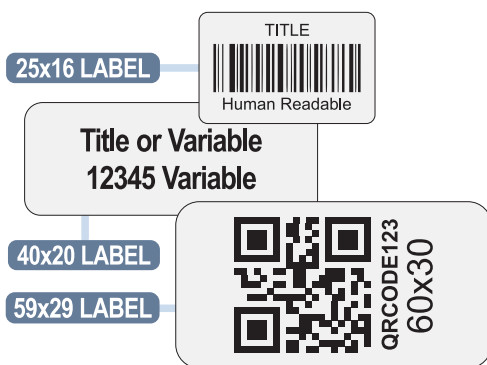

Anodised Aluminium Foil 0.08mm Label - Sub-Surface Printed

Tamper-proof flexible sticker.

Durable black print, extreme conditions. 25 year+ full UV.

- 3M adhesive lined
- Supplied die-cut in easy to peel strips
- Graphics include Title, Variable Text and or Barcode

Sizes	Qty 1	$ ea	Qty 2	$ ea	Qty 3	$ ea	Qty 4	$ ea
25x16	150	$2.01	300	$1.18	900	$0.88	1200	$0.84
40x20	180	$1.92	360	$1.59	540	$1.42	900	$1.26
56x29	80	$3.53	240	$2.89	480	$2.60	800	$2.35